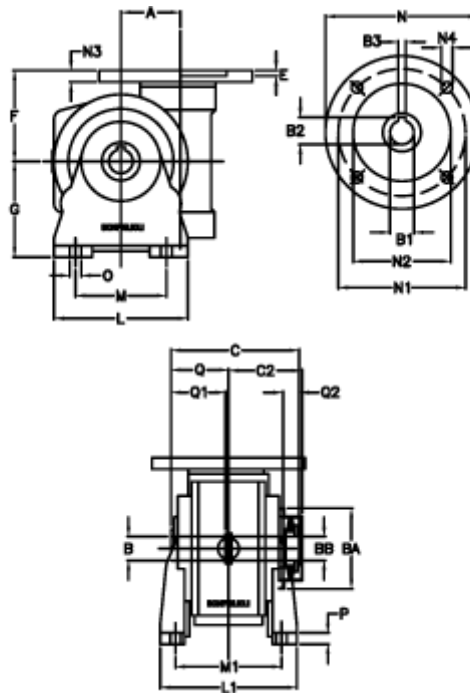

Article number: 390204401432216

Description: Worm Gear with Torque Limiter
VF 44-L1-V-14-P63B5

Measures

a	= 44.60	C2	= 48	M1	= 81.0	Q	= 32.0
B	= 18	Description	= VF 44V-xx-63B5	N	= 140	Q1	= 32
B1 E7	= 11	E	= 2.0	N1	= 115	Q2	= 12
B2	= 12.8	F	= 65	N2	= 95		
B3 H9	= 4	g	= 72	N3	= 10.5		
BA	= 40	L	= 90	N4	= 9,5		
BB H7	= 11	L1	= 98.0	O	= 8.5		
C	= 79	m	= 52	P	= 10		